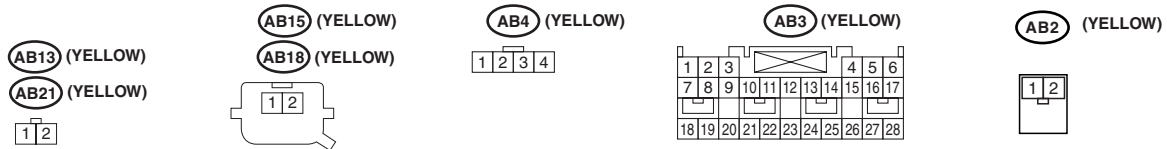

AIRBAG CONTROL MODULE I/O SIGNAL

AIRBAG SYSTEM (DIAGNOSTICS)

5. Airbag Control Module I/O Signal

A: WIRING DIAGRAM

AB-00617

AIRBAG CONTROL MODULE I/O SIGNAL

AIRBAG SYSTEM (DIAGNOSTICS)

AB-00618

AIRBAG CONTROL MODULE I/O SIGNAL

AIRBAG SYSTEM (DIAGNOSTICS)

(YELLOW) AB9 AB19 (YELLOW)

(YELLOW) AB11 AB20 (YELLOW)

AB10 (YELLOW)

AB12 (YELLOW)

AB7 (YELLOW)

AB8 (YELLOW)