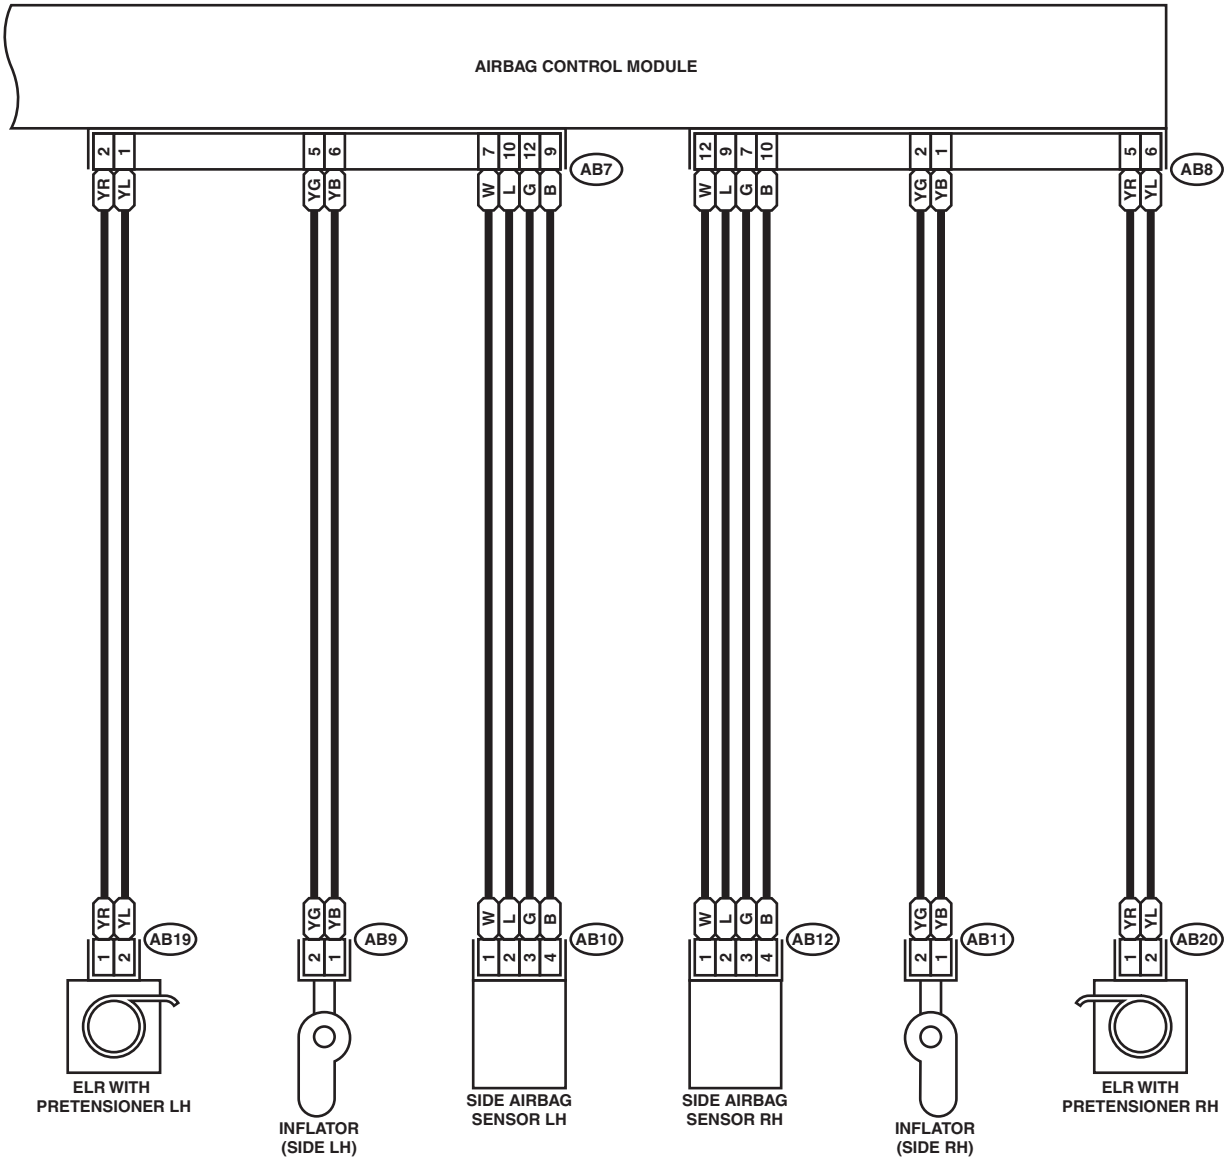

AIRBAG CONTROL MODULE I/O SIGNAL

AIRBAG SYSTEM (DIAGNOSTICS)

5. Airbag Control Module I/O Signal

A: WIRING DIAGRAM

AB-00617

AIRBAG CONTROL MODULE I/O SIGNAL

AIRBAG SYSTEM (DIAGNOSTICS)

AB-00618

AIRBAG CONTROL MODULE I/O SIGNAL

AIRBAG SYSTEM (DIAGNOSTICS)

(YELLOW) AB9 AB19 (YELLOW)

(YELLOW) AB11 AB20 (YELLOW)

AB10 (YELLOW)

AB12 (YELLOW)

AB7 (YELLOW)

AB8 (YELLOW)