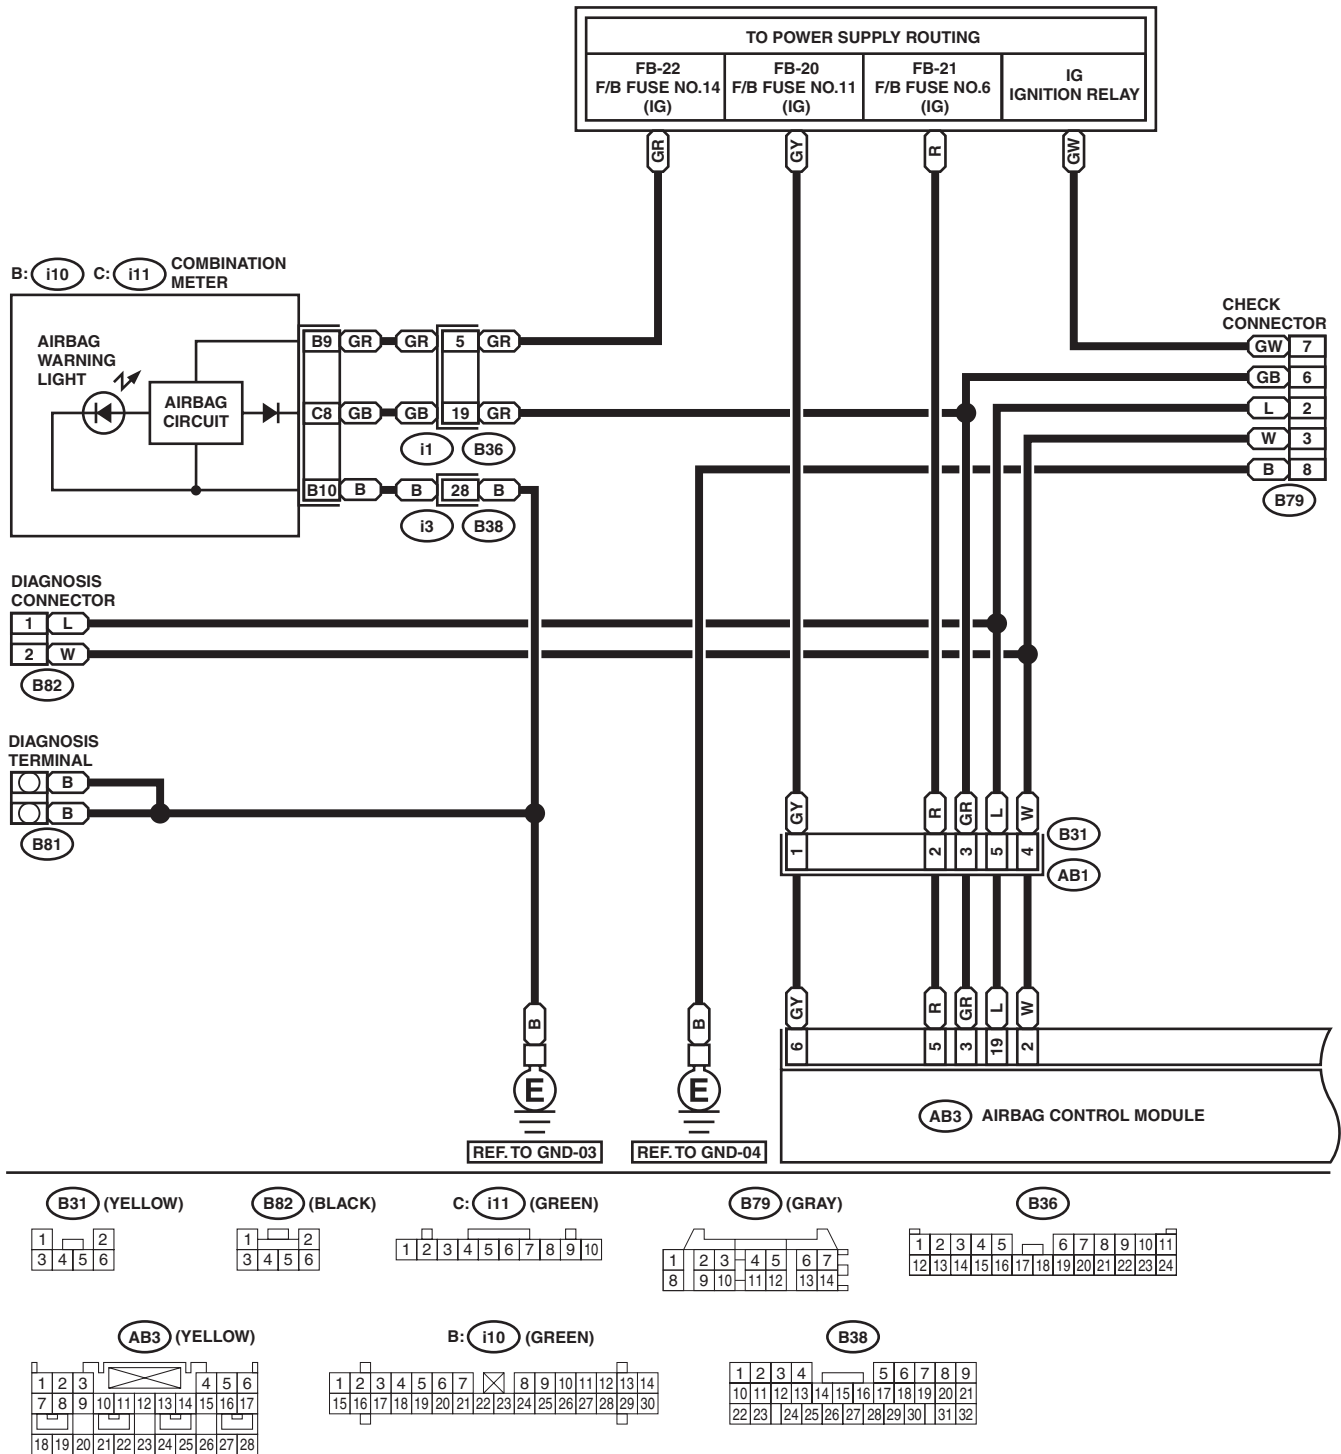

AIRBAG CONTROL MODULE I/O SIGNAL

AIRBAG SYSTEM (DIAGNOSTICS)

5. Airbag Control Module I/O Signal

A: WIRING DIAGRAM

AB-00617

AIRBAG CONTROL MODULE I/O SIGNAL

AIRBAG SYSTEM (DIAGNOSTICS)

AB-00618

AIRBAG CONTROL MODULE I/O SIGNAL

AIRBAG SYSTEM (DIAGNOSTICS)

(YELLOW) AB9 AB19 (YELLOW)

(YELLOW) AB11 AB20 (YELLOW)

AB10 (YELLOW)

AB12 (YELLOW)

AB7 (YELLOW)

AB8 (YELLOW)

AB-00134