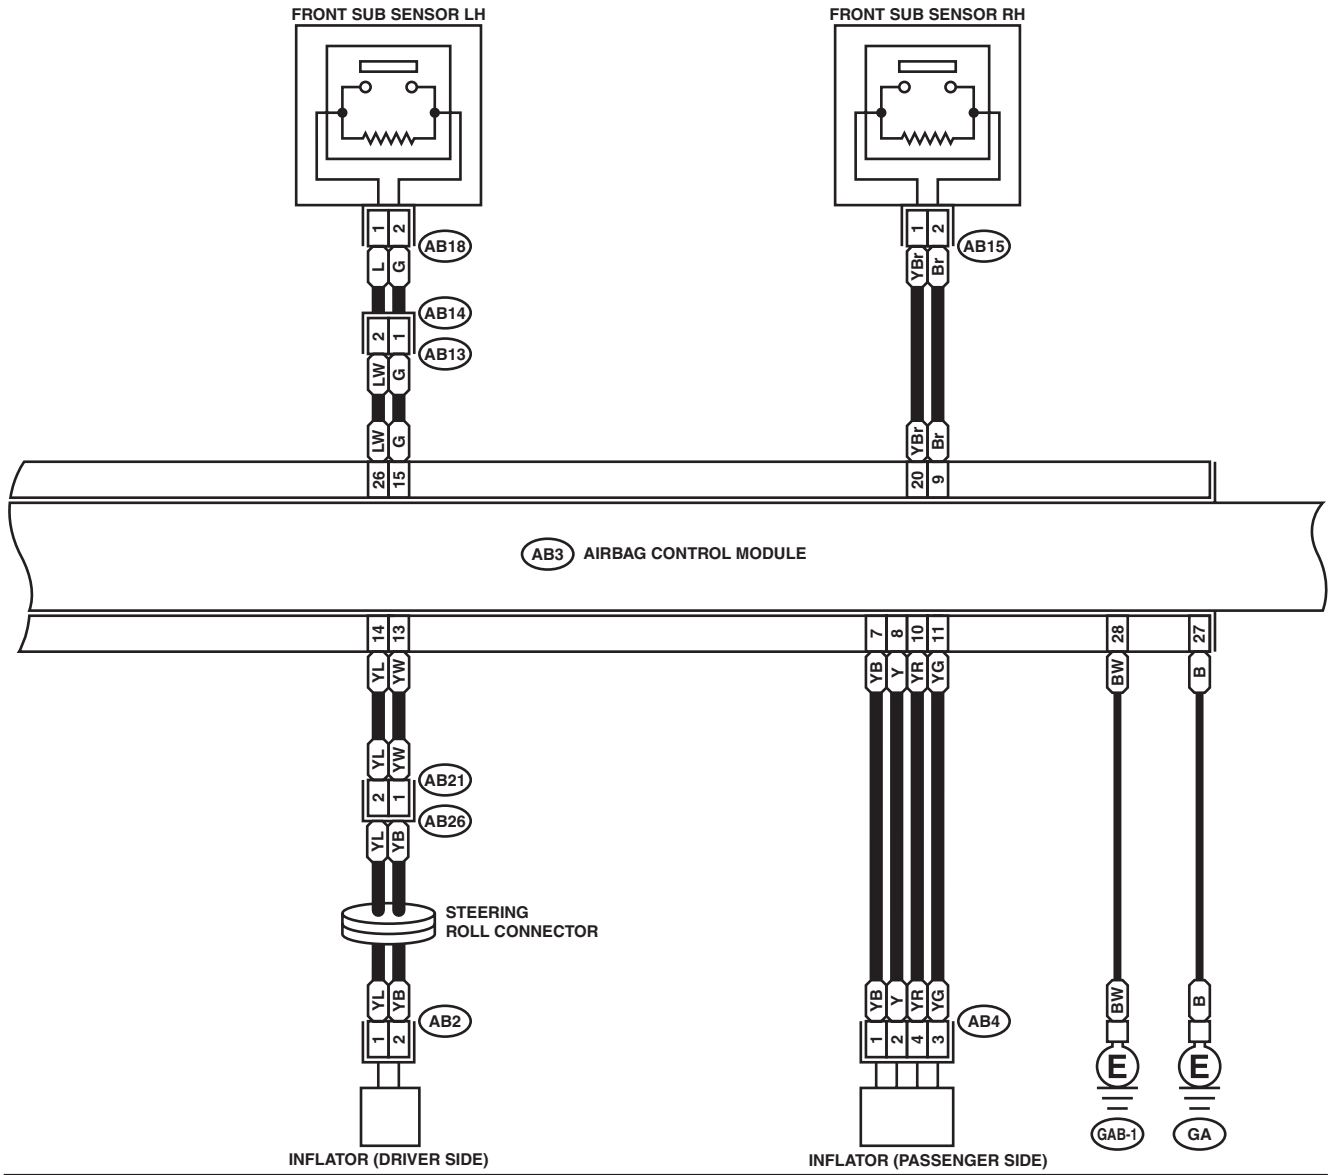

AIRBAG CONTROL MODULE I/O SIGNAL

AIRBAG SYSTEM (DIAGNOSTICS)

5. Airbag Control Module I/O Signal

A: WIRING DIAGRAM

AB-00617

AIRBAG CONTROL MODULE I/O SIGNAL

AIRBAG SYSTEM (DIAGNOSTICS)

AB-00618

AIRBAG CONTROL MODULE I/O SIGNAL

AIRBAG SYSTEM (DIAGNOSTICS)

(YELLOW) AB9 AB19 (YELLOW)

(YELLOW) AB11 AB20 (YELLOW)

AB10 (YELLOW)

AB12 (YELLOW)

AB7 (YELLOW)

AB8 (YELLOW)