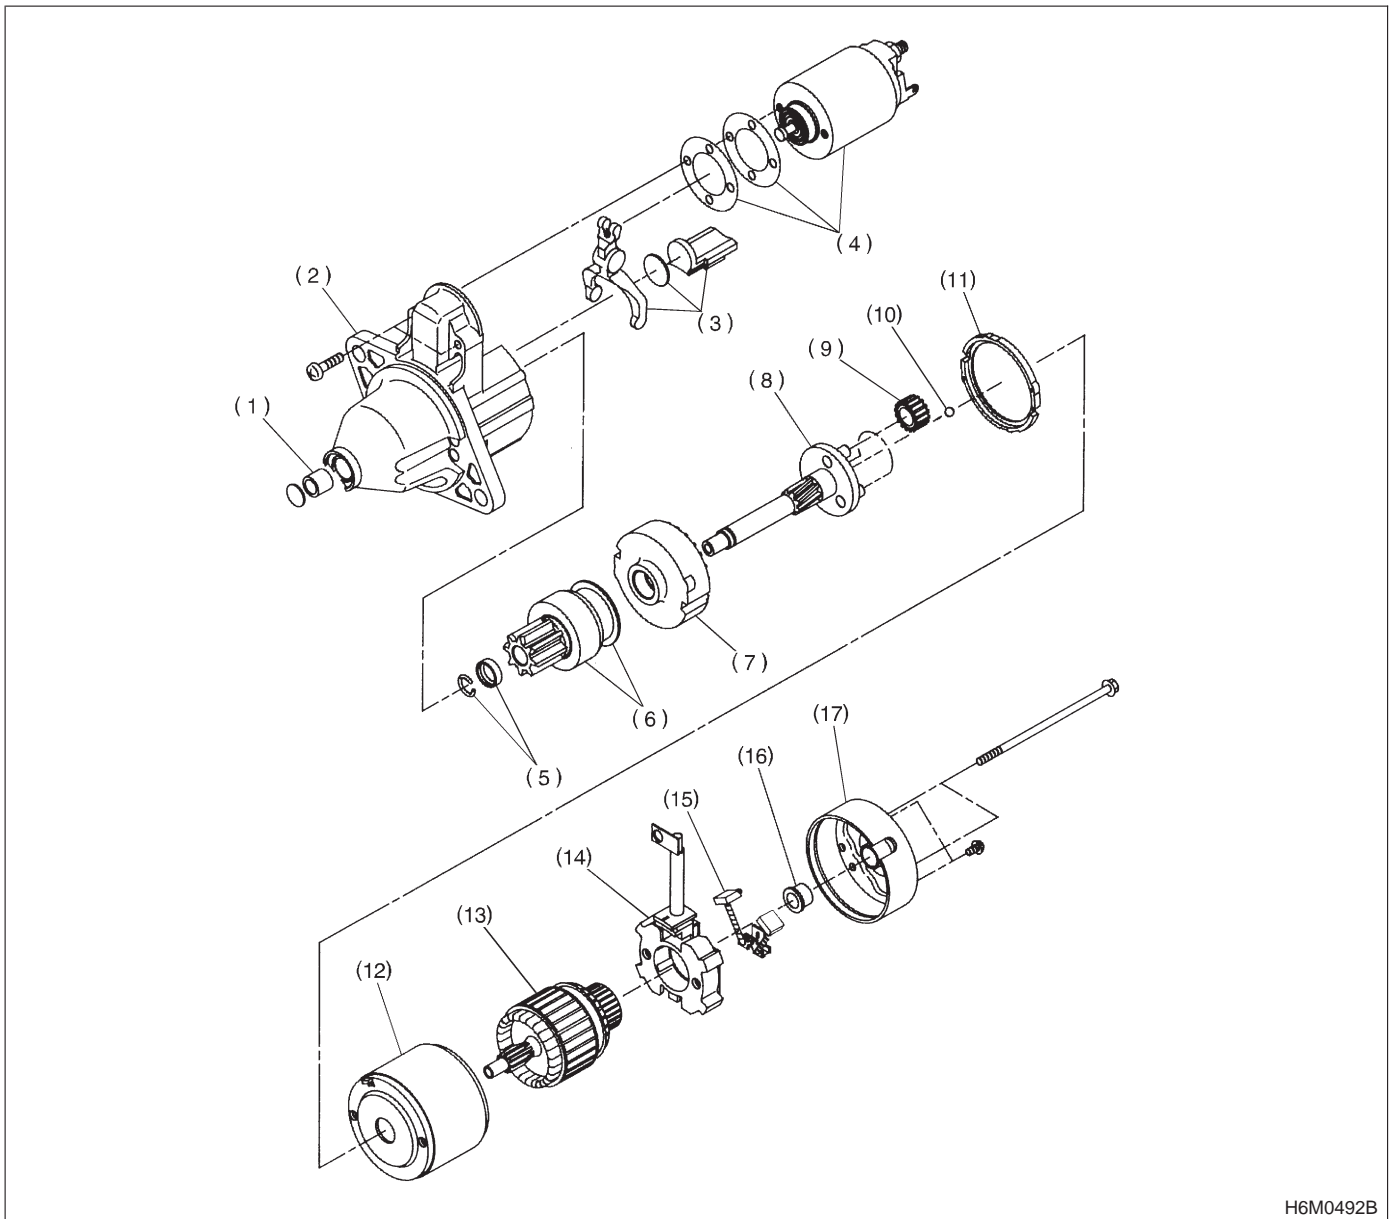

## 1. Starter

H6M0492B

- |                         |                        |                     |
|-------------------------|------------------------|---------------------|
| (1) Sleeve bearing      | (7) Internal gear ASSY | (13) Armature       |
| (2) Front bracket       | (8) Shaft ASSY         | (14) Brush holder   |
| (3) Lever set           | (9) Gear ASSY          | (15) Brush          |
| (4) Magnet switch ASSY  | (10) Ball              | (16) Sleeve bearing |
| (5) Stopper set         | (11) Packing           | (17) Rear bracket   |
| (6) Over running clutch | (12) Yoke              |                     |